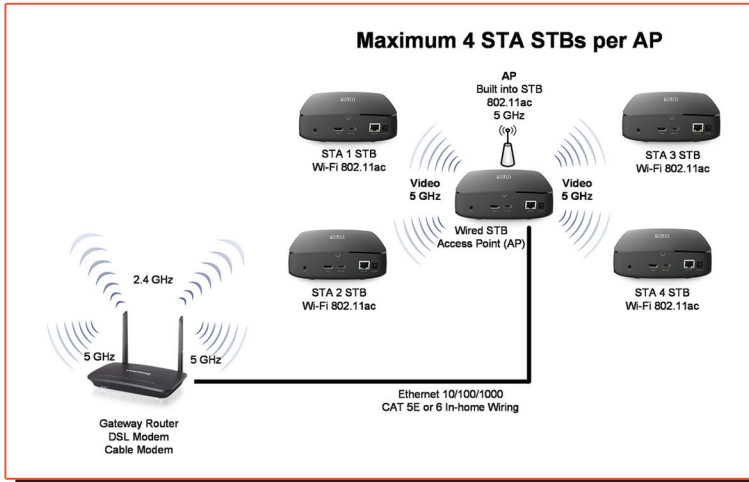

The entry of Innovative Systems into the STB marketplace was generated by customer demand for additional options and increased reliability in Wi-Fi deployments. Building on the success of the IS-5112W, Innovative Systems is now offering a powerful new STB that has a much smaller footprint with numerous added benefits.

“The Innovative Set Top Box gives us more flexibility at a competitive price point. Having one STB in our trucks that we can install wired or wirelessly just makes good sense for us.”

Steve Swanson, United Communications, Langdon, ND

Features of the IS-5041W

- Routed Mode supported for HLS Live Streaming deployments
- Access Point Mode for Wireless Deployment
- Smaller Form Factor Compared to other STBs
- Built in Support for RF Remote Controls
- High Performance at a Lower Price than Previous Generations of STBs
- Many existing IS Middleware features Supported - Restart TV, cDVR, VOD, and more