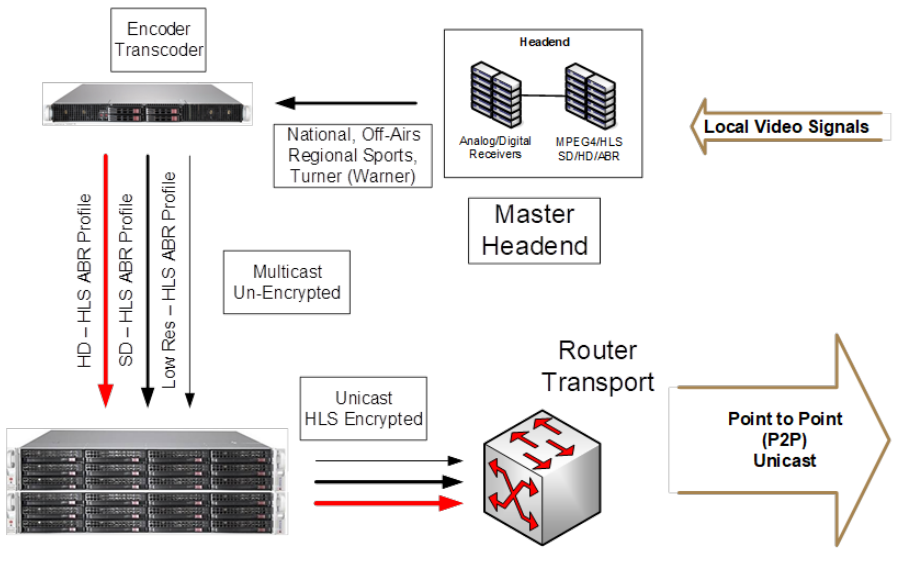

MG-TV Hosted Video Streaming - How it Works

In partnership with two experienced and respected national headend providers, Aureon and MVS, Innovative Systems provides the middleware solution without the expense of operating a headend!

Hosted HLS ABR Solution (MG-TV)