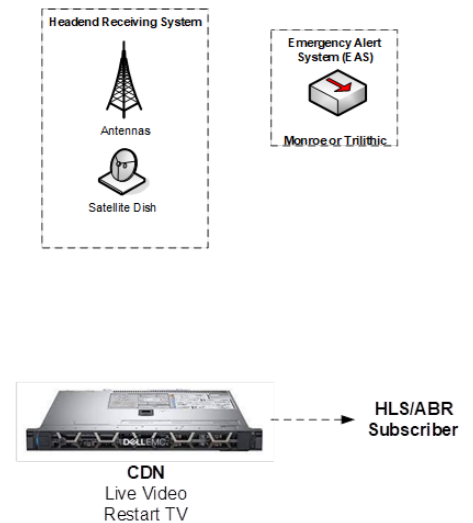

Supported Devices

- Amazon™
- AndroidTV™
- AppleTV™
- Roku™
- Smartphones
- Tablets

Managed IS 5041W STB

- Streaming with a traditional STB experience
- Wireless Connectivity
- Advanced Troubleshooting Tools
- CEC Control
- Customers Can Use Traditional Remote

MG-TV Hosted Video Streaming - How it Works

In partnership with two experienced and respected national headend providers, Aureon and MVS, Innovative Systems provides the middleware solution without the expense of operating a headend!

Hosted HLS ABR Solution (MG-TV)

Service Provider

The Innovative Systems Difference

Our team will provide you with the quality of support that has been a staple of our brand for over twenty years. Innovative is in our name for a reason, as one of the first to offer industry-leading features like Caller ID Screen-pop over IPTV, Integrated Weather App in the video program guide, and Restart TV. This solution provides the key components to be successful in video: