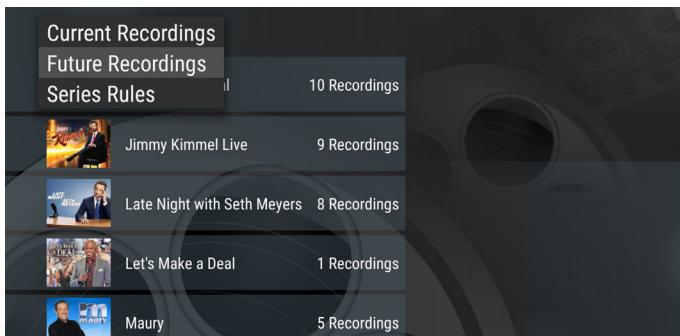

MG-TV Hosted Video Streaming

Innovative Systems is proud to announce a new video solution designed for service providers interested in eliminating headend costs while still providing a competitive go-to market video solution for your customers.

Hosted Advantages

- No Headend
- Leverages CDN (Caching) servers for Live and Restart TV content
- 24/7 Support Team

Time Shifted Viewing

- cDVR
- Restart TV
- Pause Live TV
- Subscription VOD
- 72 Hour CatchUp TV (Future)

Must Have Features

- Metadata Search
- Channel Guide
- Fast Forward
- Pause
- Rewind
- Series Recordings