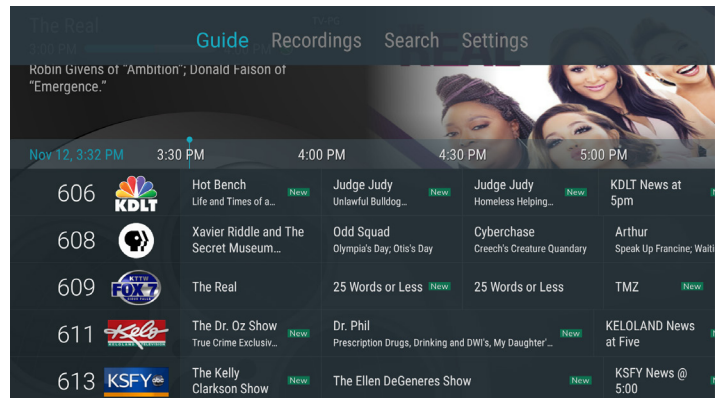

Must Have Features

- Metadata Search
- Channel Guide
- Fast Forward
- Pause
- Rewind
- Series Recordings

Give your customers an experience that will be competitive with any video service. Let them watch what they want to watch when they want to watch it.