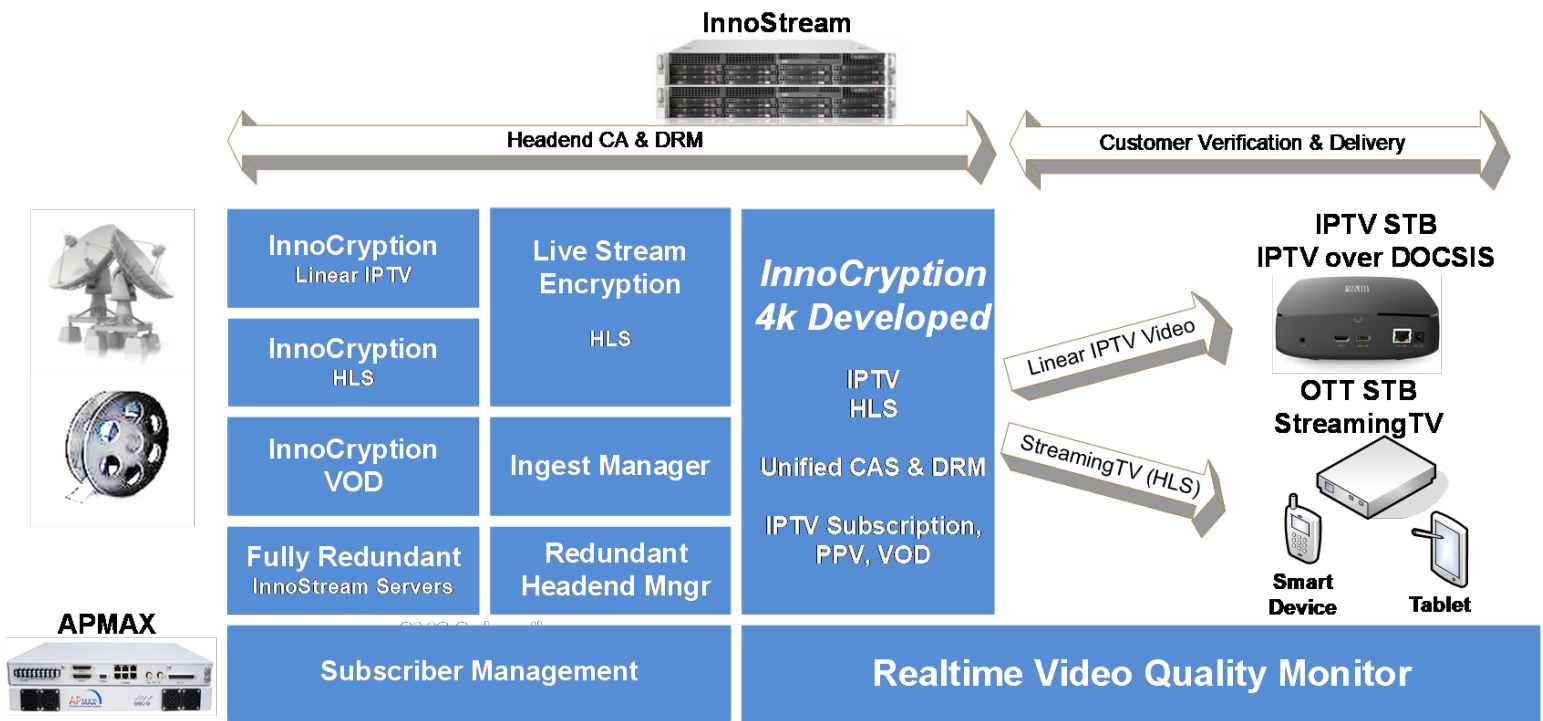

Innovative Systems is offering a new flexible Conditional Access/Digital Rights Management (CA/DRM) system. This new CA/DRM solution is powered by SecureTV, Inc. (<http://www.securetv.tv/>). This partnership brings a new competitive offering to the IPTV market providing our IPTV customers more options.

The InnoCryption is an all-inclusive CA/DRM platform for IPTV & HLS through one user interface reducing staff time to set up, troubleshoot, and support.

Innovative Systems continues to simplify IPTV and HLS providing our customers with one platform, one solution, one support call to make your customers' experience better, and make your staff's time more productive.

Products:

- IPTV Linear UltraCAS DRM
- CAS/DRM
- Advanced Video Monitoring
- Multi-Screen Video Applications
- Fully-integrated into InnoStream UI

Features:

- IPTV Linear 4K/SD/HD encryption
- Digital Keys - No STB card required
- VOD Encryption
- HLS Encryption
- Redundant solution - The InnoStream Platform sets a new standard.
- Meets Advanced Encryption Standards (AES)
- Studio approved (Approved security audits.)

Simul-Crypt

Provides a path for multiple encryption system on one video signal or allows for migration path from an existing CA/DRM.